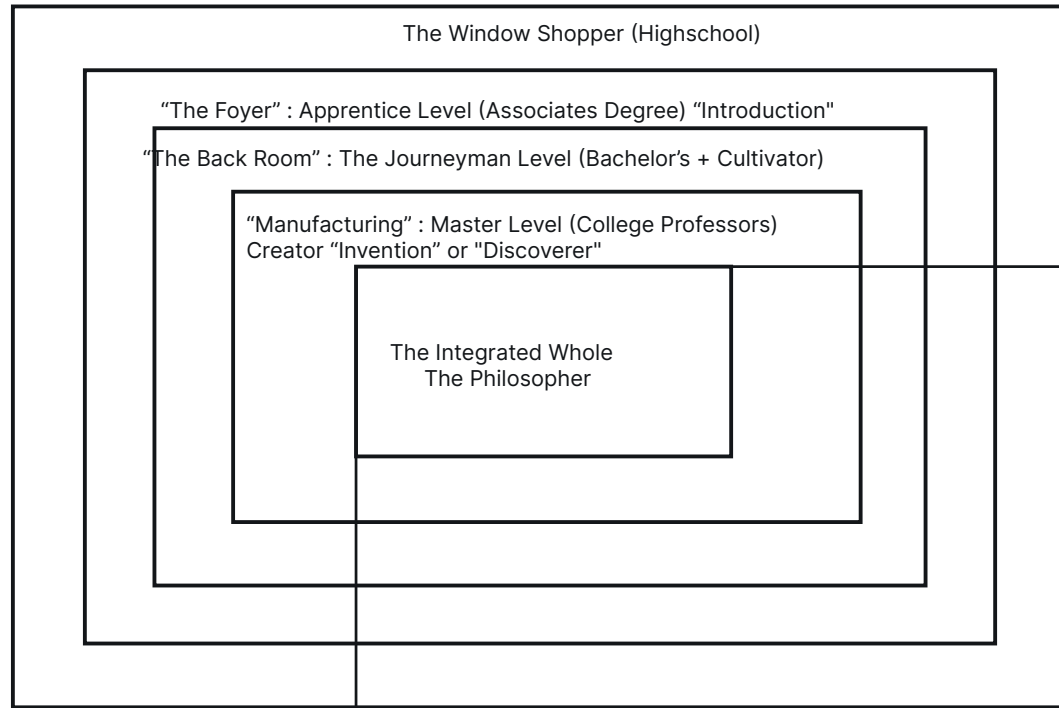

The Window Shopper (Highschool)

"The Foyer" : Apprentice Level (Associates Degree) "Introduction"

"The Back Room" : The Journeyman Level (Bachelor's + Cultivator)

"Manufacturing" : Master Level (College Professors)
Creator "Invention" or "Discoverer"

The Integrated Whole
The Philosopher

Math

Physics

Logic

Philosophy