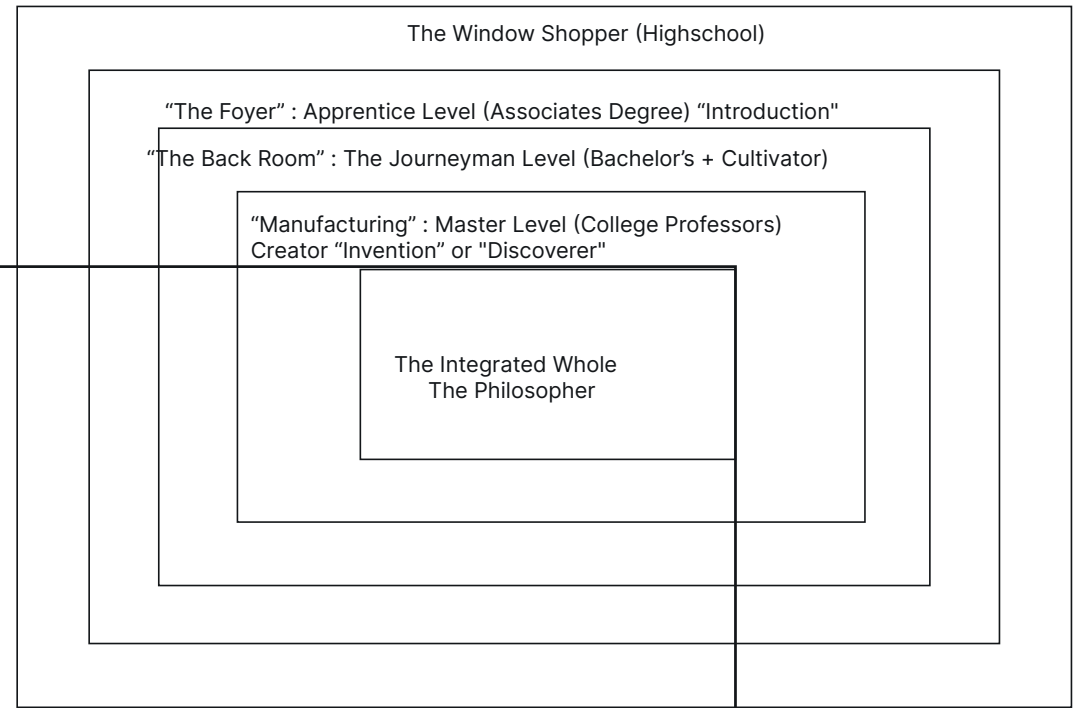

The Window Shopper (Highschool)

"The Foyer" : Apprentice Level (Associates Degree) "Introduction"

"The Back Room" : The Journeyman Level (Bachelor's + Cultivator)

"Manufacturing" : Master Level (College Professors)
Creator "Invention" or "Discoverer"

The Integrated Whole
The Philosopher

Math

Physics

Logic

Philosophy